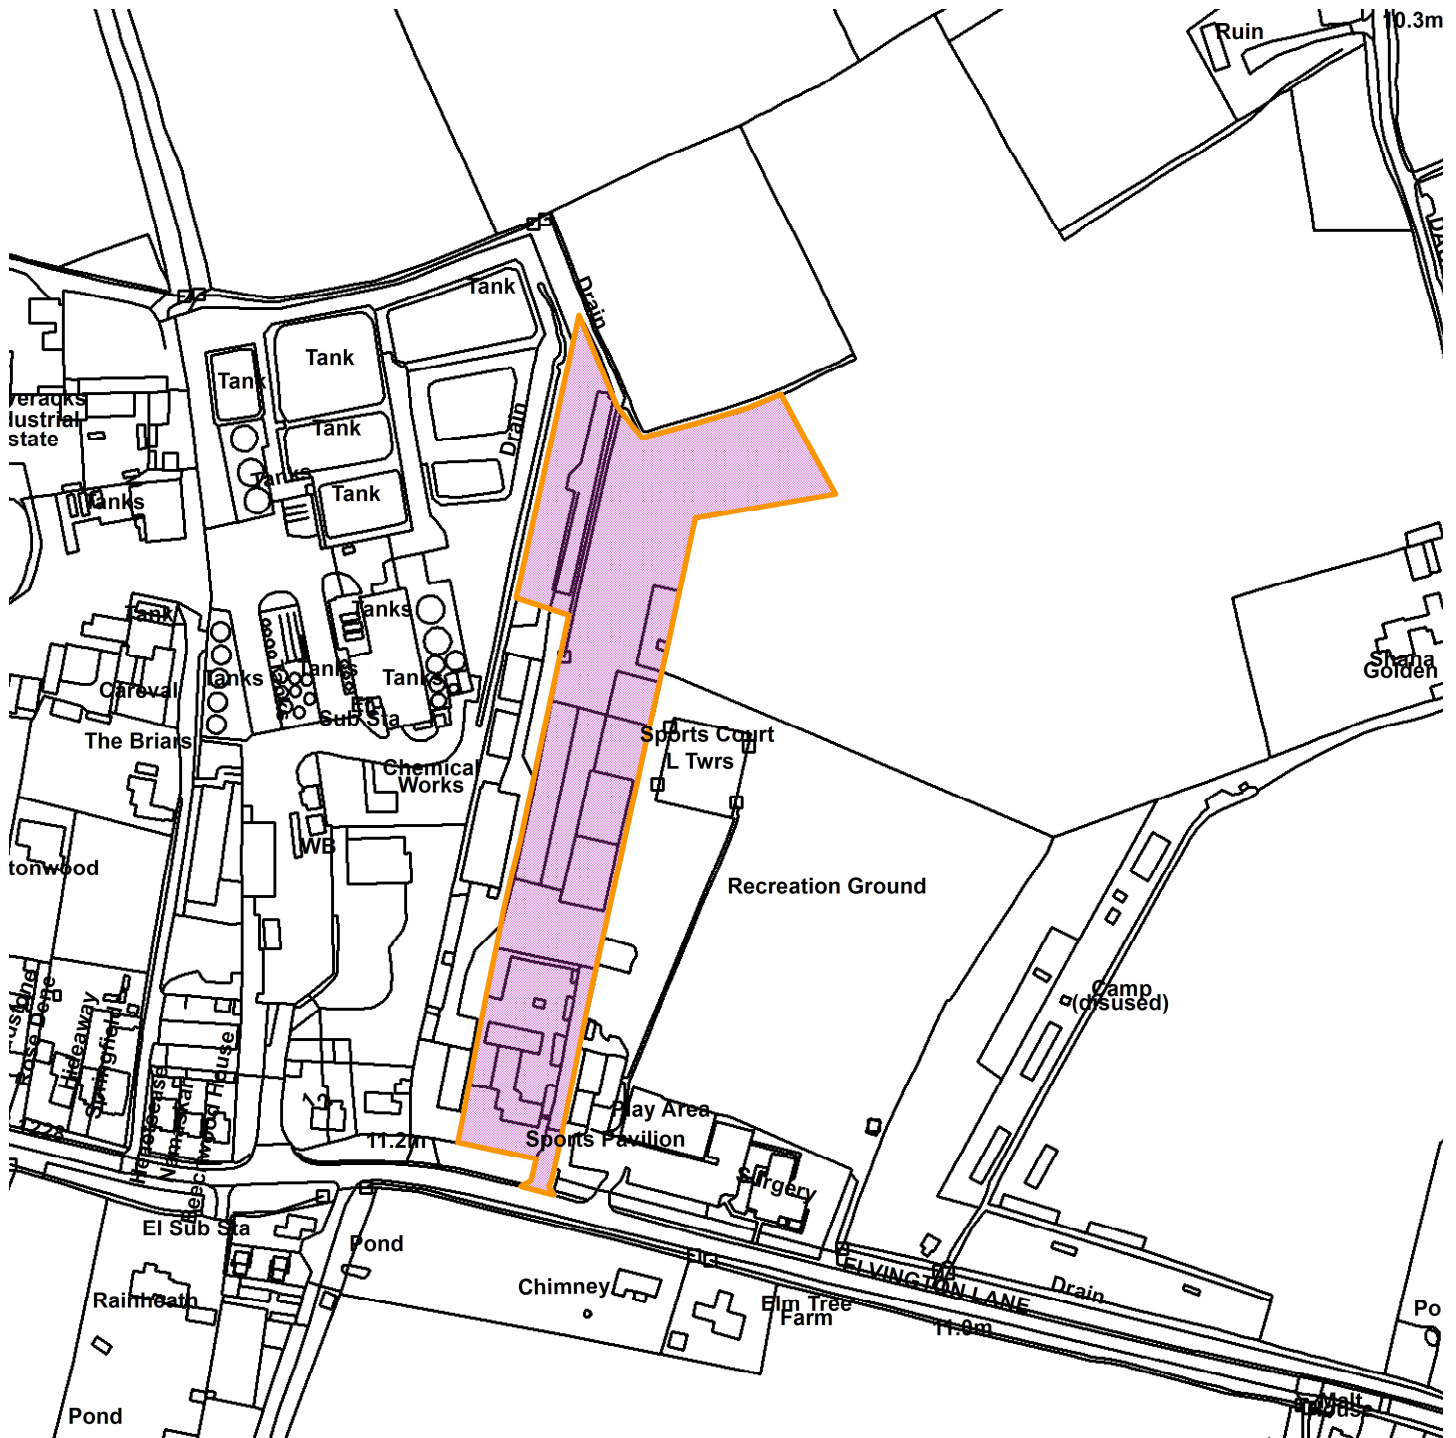

Lindum Group Ltd, York Road, Elvington YO41 4EP

21/01709/REMM

Scale : 1:3083

Reproduced from the Ordnance Survey map with the permission of the Controller of Her Majesty's Stationery Office © Crown Copyright 2000.

Unauthorised reproduction infringes Crown Copyright and may lead to prosecution or civil proceedings.

Organisation	City of York Council
Department	Directorate of Place
Comments	Site Location Plan
Date	18 February 2022
SLA Number	